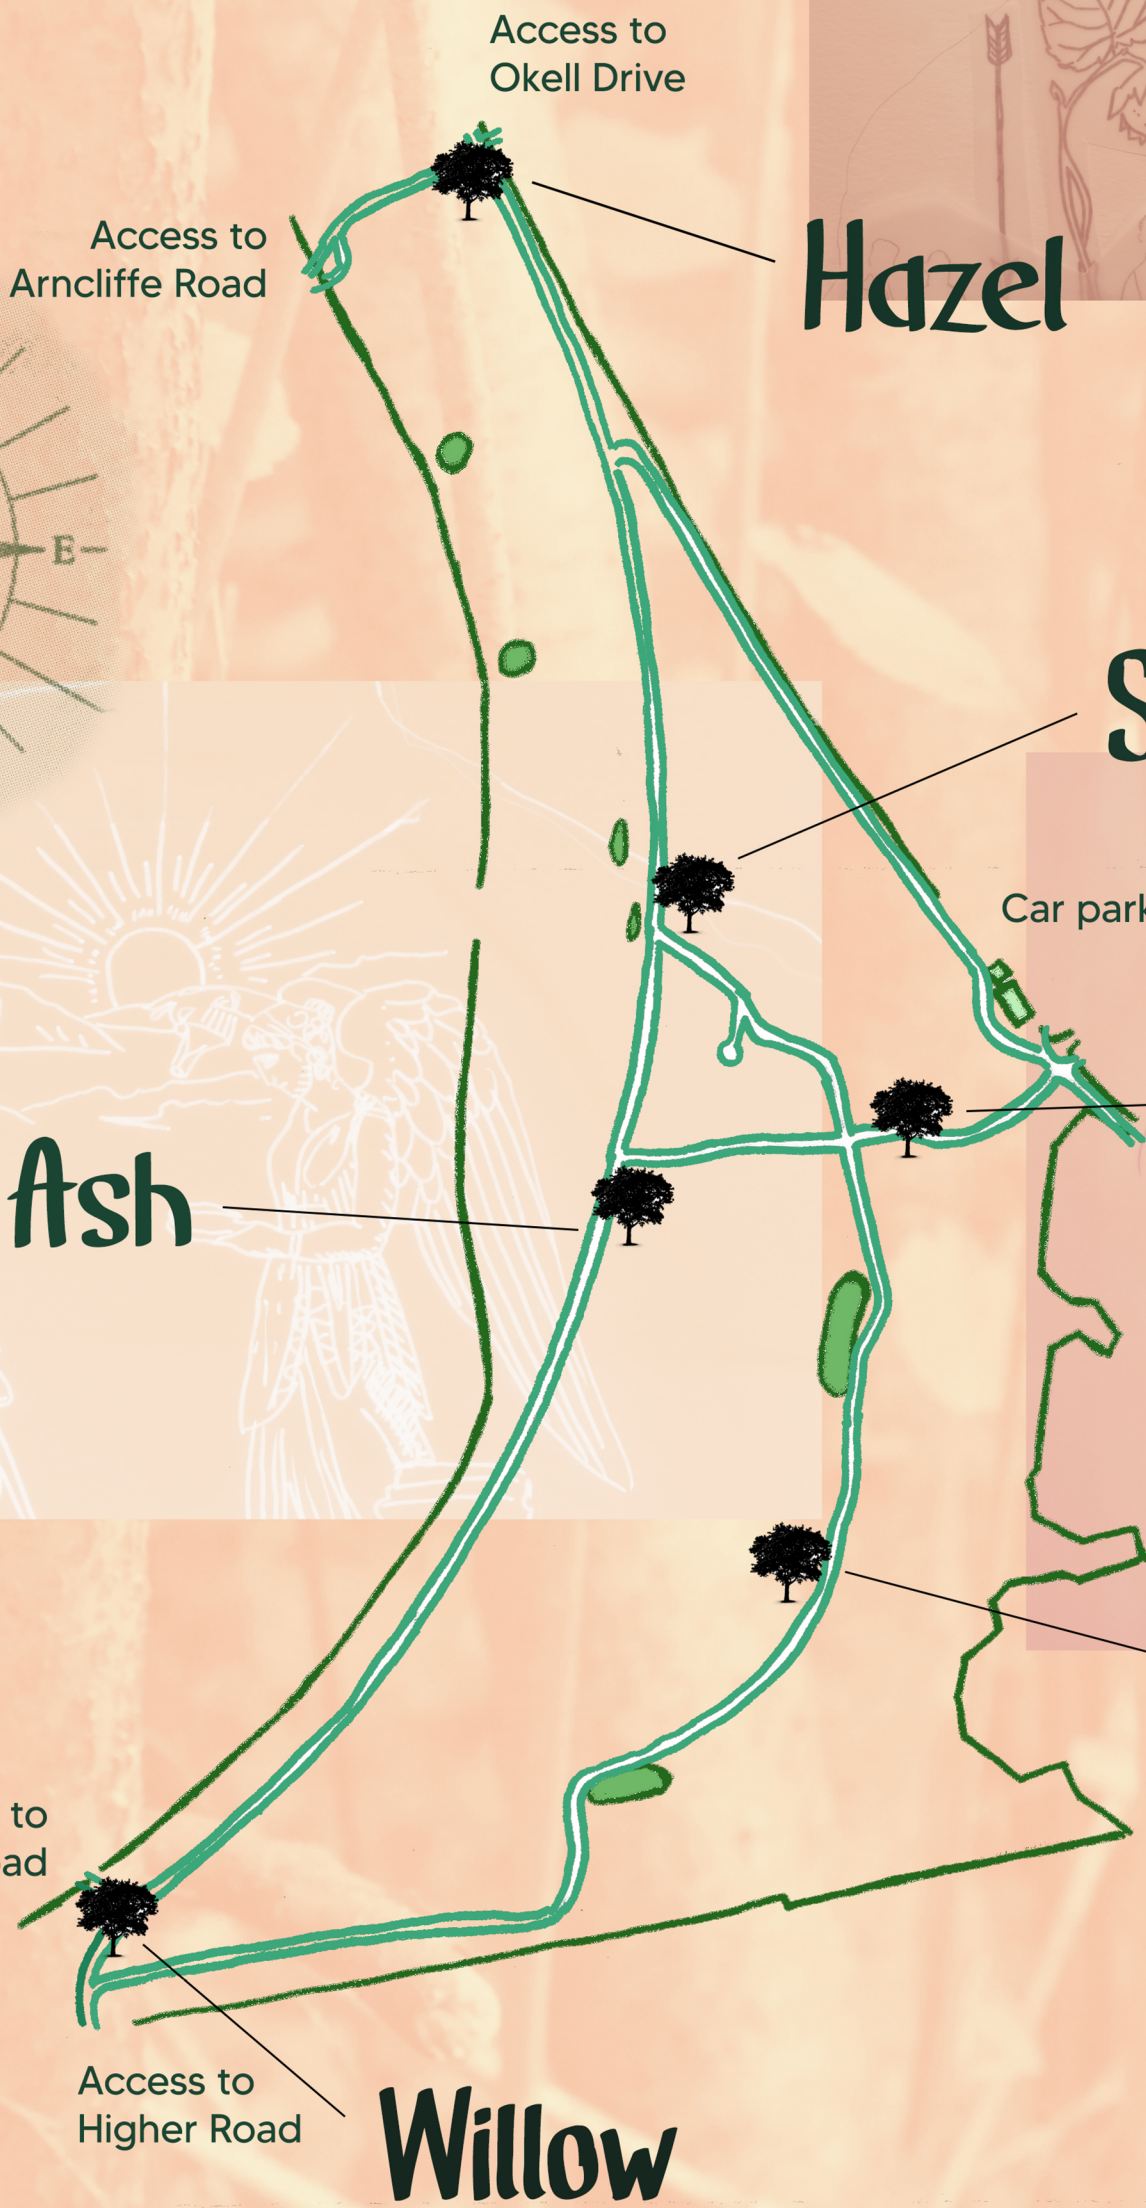

Following the Roots: Stories of Halewood

- Environment Centre
- Surfaced pathway
- Pond

Hazel

Silver Birch

Oak

Hawthorn

Ash

Willow

Halewood Triangle Park, Halewood, Knowsley L26 7AG

Scan the QR code to visit the Heart of Glass website, download a digital version of this map, and listen to interviews with residents who shared their memories for the project.